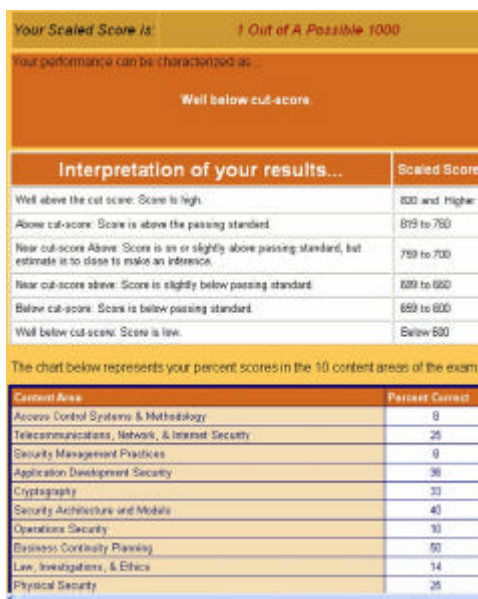

## SMT-WebTest: Anywhere, Anytime

If you're looking for a reliable, efficient solution for low-stakes tests such as practice tests and self-assessments, SMT's new internet testing engine, SMT-WebTest™ is the answer! SMT-WebTest offers test-takers a simple, intuitive testing engine which features similar to those offered at dedicated testing centers.

SMT-WebTest is configurable to your requirements:

- Color schemes and headers can be customized for your organization.
- You can add feedback after each question.
- You decide what information is included on test-takers' final reports.
- You can allow test-takers to navigate freely through the test or move sequentially.
- Tests can be made available to anyone or just to pre-qualified users.

Sample test results report

At the end of the test, users receive a final report built to your specifications. It can be as simple as a total number correct score or as detailed as a listing of strengths and weaknesses. We can even arrange to conduct predictive validity studies that relate practice tests to your actual certification exam.