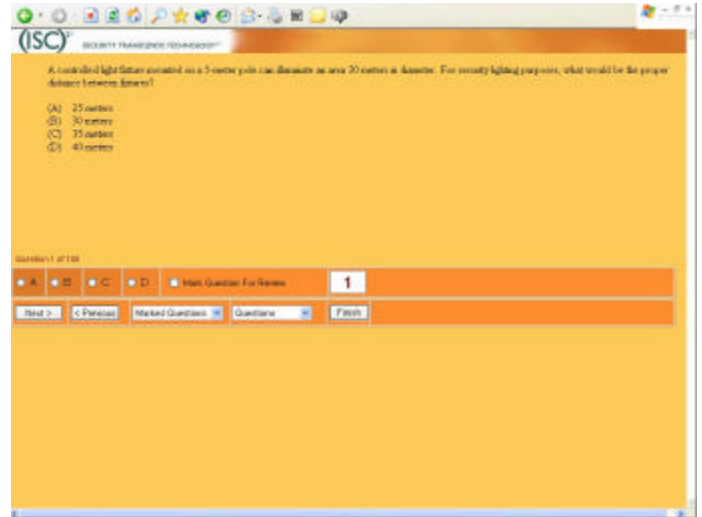

## SMT-WebTest: Anywhere, Anytime

If you're looking for a reliable, efficient solution for low-stakes tests such as practice tests and self-assessments, SMT's new internet testing engine, SMT-WebTest™ is the answer! SMT-WebTest offers test-takers a simple, intuitive testing engine which features similar to those offered at dedicated testing centers.

SMT-WebTest is configurable to your requirements:

- Color schemes and headers can be customized for your organization.
- You can add feedback after each question.
- You decide what information is included on test-takers' final reports.
- You can allow test-takers to navigate freely through the test or move sequentially.
- Tests can be made available to anyone or just to pre-qualified users.